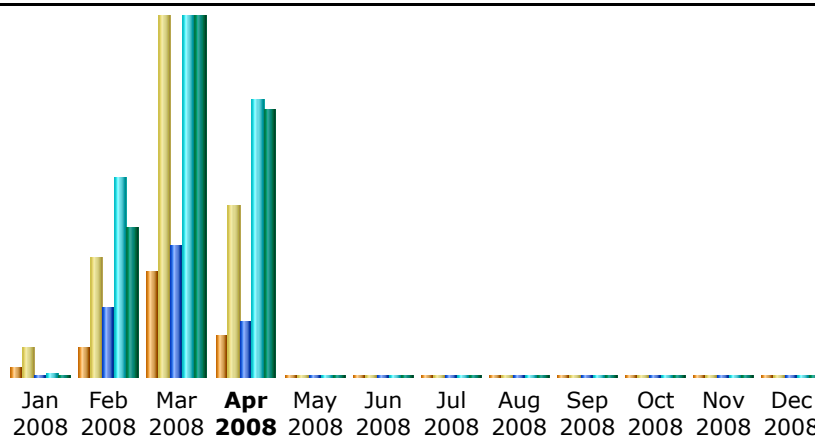

Last Update: 15 Apr 2008 - 10:42

Reported period: Mar 2008 OK

Summary

Reported period	Month Mar 2008				
First visit	01 Mar 2008 - 00:09				
Last visit	31 Mar 2008 - 22:17				
	Unique visitors	Number of visits	Pages	Hits	Bandwidth
Traffic viewed *	94	322 (3.42 visits/visitor)	8532 (26.49 Pages/Visit)	23279 (72.29 Hits/Visit)	325.02 MB (1033.61 KB/Visit)
Traffic not viewed *			656	669	10.89 MB

* Not viewed traffic includes traffic generated by robots, worms, or replies with special HTTP status codes.

Monthly history

Month	Unique visitors	Number of visits	Pages	Hits	Bandwidth
Jan 2008	8	26	39	131	53.72 KB
Feb 2008	26	107	4505	12850	135.00 MB
Mar 2008	94	322	8532	23279	325.02 MB
Apr 2008	37	153	3556	17895	240.98 MB
May 2008	0	0	0	0	0
Jun 2008	0	0	0	0	0
Jul 2008	0	0	0	0	0
Aug 2008	0	0	0	0	0
Sep 2008	0	0	0	0	0
Oct 2008	0	0	0	0	0
Nov 2008	0	0	0	0	0
Dec 2008	0	0	0	0	0
Total	165	608	16632	54155	701.05 MB

Days of month