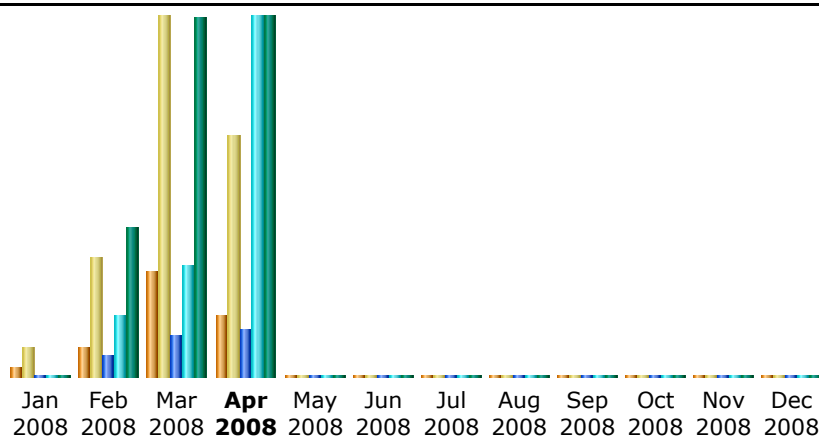

Last Update: 19 Apr 2008 - 11:15

Reported period: Feb 2008 OK

Summary

Reported period	Month Feb 2008				
First visit	01 Feb 2008 - 23:36				
Last visit	29 Feb 2008 - 19:44				
	Unique visitors	Number of visits	Pages	Hits	Bandwidth
Traffic viewed *	26	107 (4.11 visits/visitor)	4505 (42.1 Pages/Visit)	12850 (120.09 Hits/Visit)	135.00 MB (1291.93 KB/Visit)
Traffic not viewed *			468	516	876.68 KB

* Not viewed traffic includes traffic generated by robots, worms, or replies with special HTTP status codes.

Monthly history

Month	Unique visitors	Number of visits	Pages	Hits	Bandwidth
Jan 2008	8	26	39	131	53.72 KB
Feb 2008	26	107	4505	12850	135.00 MB
Mar 2008	94	322	8532	23279	325.02 MB
Apr 2008	54	215	9809	74878	325.62 MB
May 2008	0	0	0	0	0
Jun 2008	0	0	0	0	0
Jul 2008	0	0	0	0	0
Aug 2008	0	0	0	0	0
Sep 2008	0	0	0	0	0
Oct 2008	0	0	0	0	0
Nov 2008	0	0	0	0	0
Dec 2008	0	0	0	0	0
Total	182	670	22885	111138	785.69 MB

Day	Number of visits	Pages	Hits	Bandwidth
01 Feb 2008	1	1	5	1.78 KB
02 Feb 2008	0	0	0	0
03 Feb 2008	0	0	0	0
04 Feb 2008	0	0	0	0
05 Feb 2008	0	0	0	0
06 Feb 2008	2	4	8	5.68 KB
07 Feb 2008	0	0	0	0
08 Feb 2008	0	0	0	0
09 Feb 2008	0	0	0	0
10 Feb 2008	1	2	6	2.76 KB
11 Feb 2008	0	0	0	0
12 Feb 2008	1	10	10	10.76 KB
13 Feb 2008	0	0	0	0
14 Feb 2008	0	0	0	0
15 Feb 2008	0	0	0	0
16 Feb 2008	3	271	598	5.29 MB
17 Feb 2008	6	547	1140	8.15 MB
18 Feb 2008	5	138	811	3.34 MB
19 Feb 2008	5	43	108	1.60 MB
20 Feb 2008	5	130	766	3.63 MB
21 Feb 2008	12	293	544	9.83 MB
22 Feb 2008	12	180	366	4.51 MB
23 Feb 2008	9	167	281	3.95 MB
24 Feb 2008	8	50	58	1.00 MB
25 Feb 2008	2	38	59	1.30 MB
26 Feb 2008	2	50	84	1023.21 KB
27 Feb 2008	13	1171	3483	19.06 MB
28 Feb 2008	8	745	2780	42.69 MB
29 Feb 2008	12	665	1743	29.63 MB
Average	3.69	155.34	443.10	4.66 MB
Total	107	4505	12850	135.00 MB