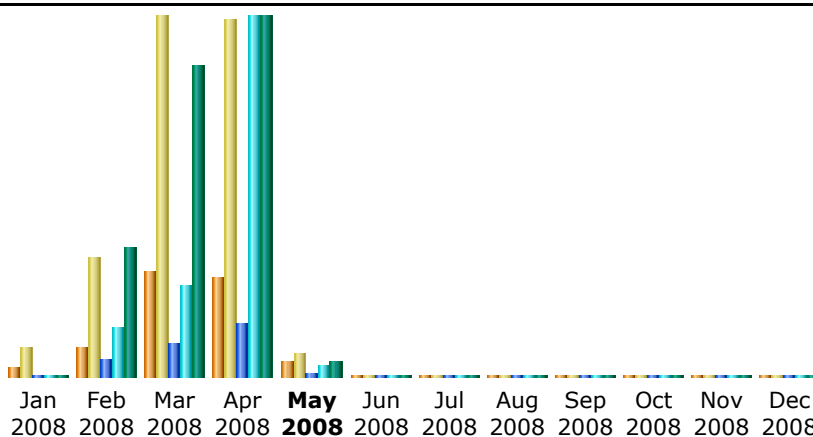

Last Update: 02 May 2008 - 13:23

Reported period: Apr · 2008 ·

Summary

Reported period	Month Apr 2008				
First visit	NA				
Last visit	30 Apr 2008 - 17:29				
	Unique visitors	Number of visits	Pages	Hits	Bandwidth
Traffic viewed *	89	319 (3.58 visits/visitor)	13499 (42.31 Pages/Visit)	93003 (291.54 Hits/Visit)	375.30 MB (1204.73 KB/Visit)
Traffic not viewed *			701	1567	31.58 MB

* Not viewed traffic includes traffic generated by robots, worms, or replies with special HTTP status codes.

Monthly history